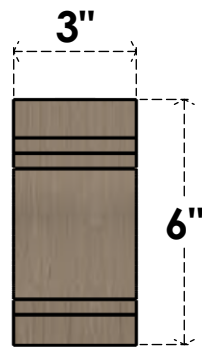

ITEM NUMBER: CORU03X06X06PECRCPR

3"W X 6"D X 6"H SERIES 1 CLASSIC PESCADERO ROUGH CEDAR
TIMBERTHANE FAUX WOOD CORBEL, PRIMED

SIDE PROFILE

FRONT PROFILE

ISOMETRIC

EKENA MILLWORK
2300 WEST MAIN ST.
CLARKSVILLE, TX 75426
TOLL FREE: 866-607-0453
WWW.EKENAMILLWORK.COM

NOTES

1. INSTALLATION TO BE COMPLETED IN ACCORDANCE WITH MANUFACTURER'S SPECIFICATIONS.
2. DRAWING MAY NOT BE TO SCALE
3. THIS DRAWING IS INTENDED FOR DESIGN AND PLANNING PURPOSES ONLY.
4. ALL INFORMATION CONTAINED HEREIN WAS CURRENT AT THE TIME OF DEVELOPMENT BUT MUST BE REVIEWED AND APPROVED BY THE PRODUCT MANUFACTURER TO BE CONSIDERED ACCURATE.
5. TIMBERTHANE ARCHITECTURAL PRODUCTS ARE MADE FROM HIGH DENSITY URETHANE AND COME FACTORY PRIMED