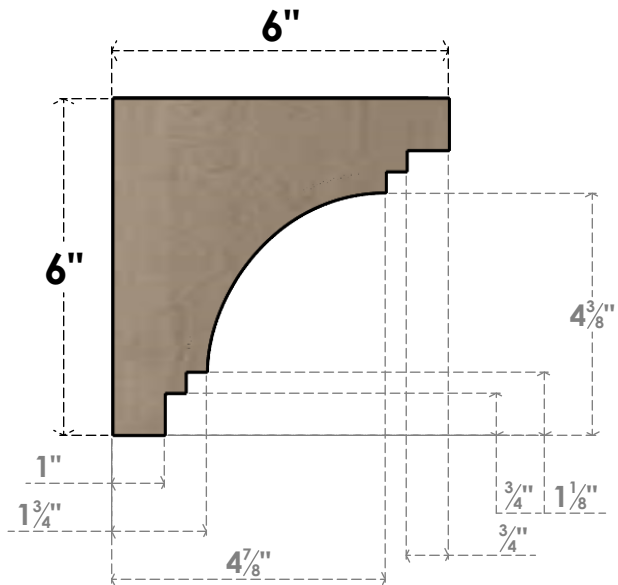

ITEM NUMBER: CORU03X06X06PECRCPR

3"W X 6"D X 6"H SERIES 1 CLASSIC PESCADERO ROUGH CEDAR
TIMBERTHANE FAUX WOOD CORBEL, PRIMED

SIDE PROFILE

FRONT PROFILE

ISOMETRIC

EKENA MILLWORK
2300 WEST MAIN ST.
CLARKSVILLE, TX 75426
TOLL FREE: 866-607-0453
WWW.EKENAMILLWORK.COM

NOTES

1. INSTALLATION TO BE COMPLETED IN ACCORDANCE WITH MANUFACTURER'S SPECIFICATIONS.
2. DRAWING MAY NOT BE TO SCALE
3. THIS DRAWING IS INTENDED FOR DESIGN AND PLANNING PURPOSES ONLY.
4. ALL INFORMATION CONTAINED HEREIN WAS CURRENT AT THE TIME OF DEVELOPMENT BUT MUST BE REVIEWED AND APPROVED BY THE PRODUCT MANUFACTURER TO BE CONSIDERED ACCURATE.
5. TIMBERTHANE ARCHITECTURAL PRODUCTS ARE MADE FROM HIGH DENSITY URETHANE AND COME FACTORY PRIMED