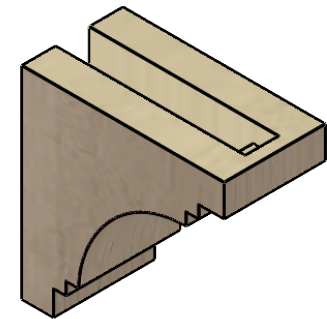

ITEM NUMBER: CORU03X06X06PECRCPR

3"W X 6"D X 6"H SERIES 1 CLASSIC PESCADERO ROUGH CEDAR
TIMBERTHANE FAUX WOOD CORBEL, PRIMED

SIDE PROFILE

FRONT PROFILE

ISOMETRIC

EKENA MILLWORK
2300 WEST MAIN ST.
CLARKSVILLE, TX 75426
TOLL FREE: 866-607-0453
WWW.EKENAMILLWORK.COM

NOTES

1. INSTALLATION TO BE COMPLETED IN ACCORDANCE WITH MANUFACTURER'S SPECIFICATIONS.
2. DRAWING MAY NOT BE TO SCALE
3. THIS DRAWING IS INTENDED FOR DESIGN AND PLANNING PURPOSES ONLY.
4. ALL INFORMATION CONTAINED HEREIN WAS CURRENT AT THE TIME OF DEVELOPMENT BUT MUST BE REVIEWED AND APPROVED BY THE PRODUCT MANUFACTURER TO BE CONSIDERED ACCURATE.
5. TIMBERTHANE ARCHITECTURAL PRODUCTS ARE MADE FROM HIGH DENSITY URETHANE AND COME FACTORY PRIMED